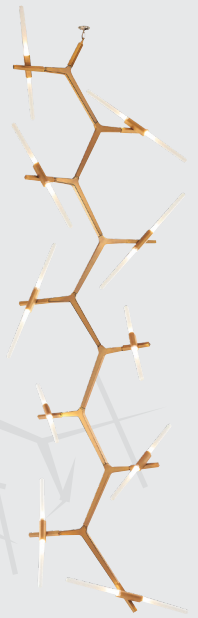

Lamp: G9 LED 4W x 14

L	W	D	H
1700	1400		

MRP: 161000

Height Adjustable

Height Adjustable

STL-GLD-SL1153S6

Description: 6 LT Frosted glass with Matt Gold finishing Pendant

Fixture Height: 300-600

Standard Packaging Box: 1

Net Weight (kg): 4.5

Lamp: G9 LED 4W x 6

L	W	D	H
1100	1400		

MRP: 76500

Height Adjustable

STL-GLD-SL1153S20A

Description: 20 LT Frosted glass with Matt Gold finishing Pendant