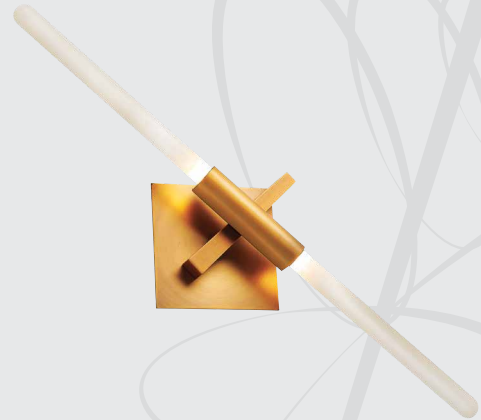

STL-GLD-WL1153W2

Description: 2 LT Frosted glass with Matt Gold finishing Wall Lamp

Fixture Height: 860

Standard Packaging Box: 1

Net Weight (kg): 1.8

Lamp: G-9 LED 4W x 2

L	W	D	H
760	160		95

MRP: 19100