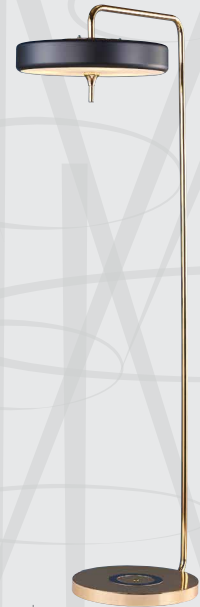

Fixture Height: 1400

Standard Packaging Box: 1

Net Weight (kg): 16.2

Lamp: E-14 LED 4W x 3

L	W	H
610	350	1400

MRP: 73100

STL-BLK-FL1174F

Description: 3 LT Frosted Glass with Black & Gold finishing Floor Lamp