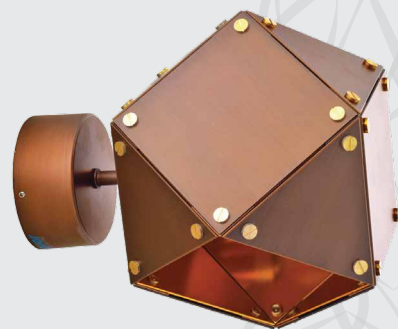

Description: 2 LT Opal Globe glass with Nickel finishing Wall Lamp

Fixture Height: 290

Standard Packaging Box: 4

Net Weight (kg): 1.45

Lamp: E-27 LED 7W x 2

L	W	D	H
280	210		290

MRP: 3525

STL-COP-WL1204W1