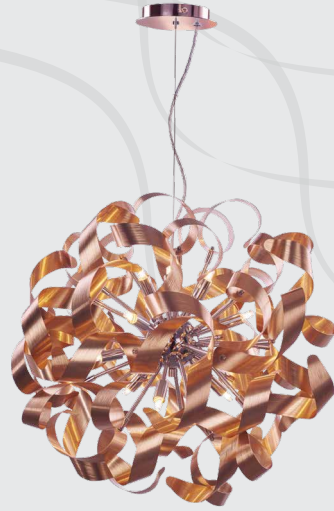

KCH-RDG-MD501001512C

Description: 12 LT Aluminium curved strips with Rose Gold finishing Pendant

Fixture Height: 560

Standard Packaging Box: 1

Net Weight (kg): 5.2

Lamp: G9 LED 4W x 12

L	W	D	H
560		1200	

MRP: 43100

Height Adjustable