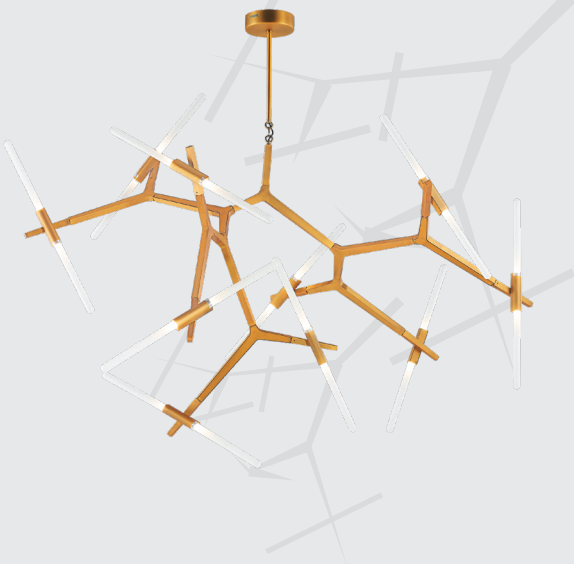

Fixture Height: 1300

Standard Packaging Box: 1

Net Weight (kg): 19.5

Lamp: G9 LED 4W x 20

L	W	D	H
1530	3100		

MRP: 231000

STL-GLD-SL1153S20

Description: 20 LT Frosted glass with Matt Gold finishing Pendant