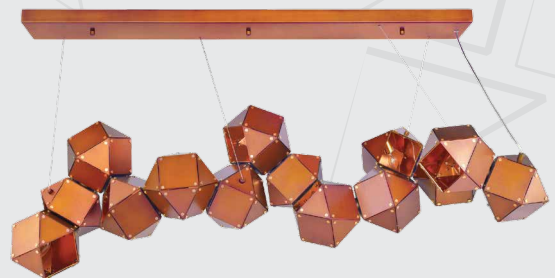

MRP: 58300

Height Adjustable | Also Available in Gold Finish

STL-GLD-SL966S3

Description: 2 LT dark gold carbon steel Pendant
Fixture Height: 820
Standard Packaging Box: 1
Net Weight (kg): 12.5
Lamp: E-27 LED 9W x 2

L	W	D	H
750		810	

MRP: 93700

Height Adjustable | Also Available in Gold Finish

STL-COP-SL1204S3

Description: 3 LT Aluminium Hexagon style with Antique Copper finishing Pendant
Fixture Height: 200
Standard Packaging Box: 1
Net Weight (kg): 4.5
Lamp: E-14 LED 4W x 3

L	W	D	H
500		210-2000	

MRP: 58300

Also Available in Antique Brass Finish | Height Adjustable

STL-COP-SL1204S14

Description: 14 LT Aluminium Hexagon style with Antique Copper finishing Pendant
Fixture Height: 200
Standard Packaging Box: 1
Net Weight (kg): 21
Lamp: E-14 LED 4W x 14

L	W	D	H
1474	410		2000

MRP: 282000

Also Available in Antique Brass Finish | Height Adjustable

JNL-CHR-MD160030111A
Description: 1 LT Clear Globe glass with Chrome finishing pendant
Fixture Height: 210
Standard Packaging Box: 1
Net Weight (kg): 0.6
Lamp: G9 LED 4W x 1